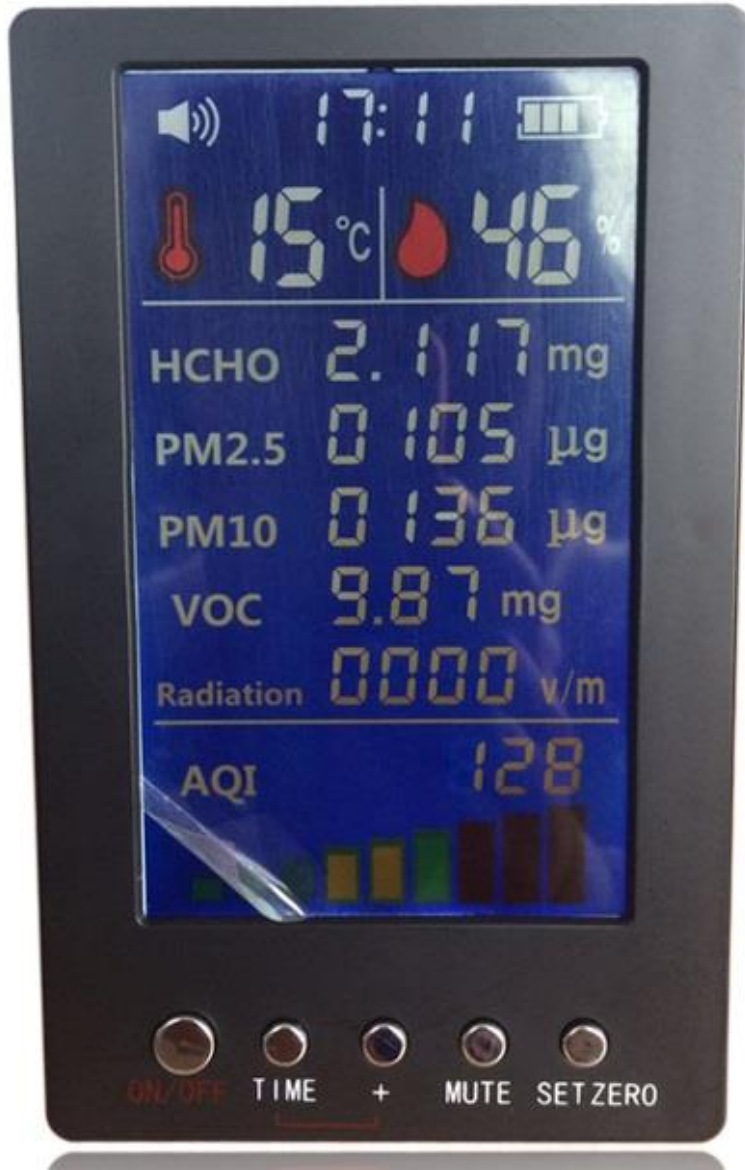

Air Pollution meter with 10 functions

For Indoor Air pollution
Jumbo Colour LCD, Back Light
Can detect & show all together
1)Formaldehyde (HCHO)
2)PM2.5 3)PM10 4)VOC
5)Air Quality Indication
6)Radiation 7)Temperature
8)Humidity 9)Time 10)Alarm
Rechargeble Lithium Battery
With charging cable included
Size: 144(H)X89(W)X29(T) mm